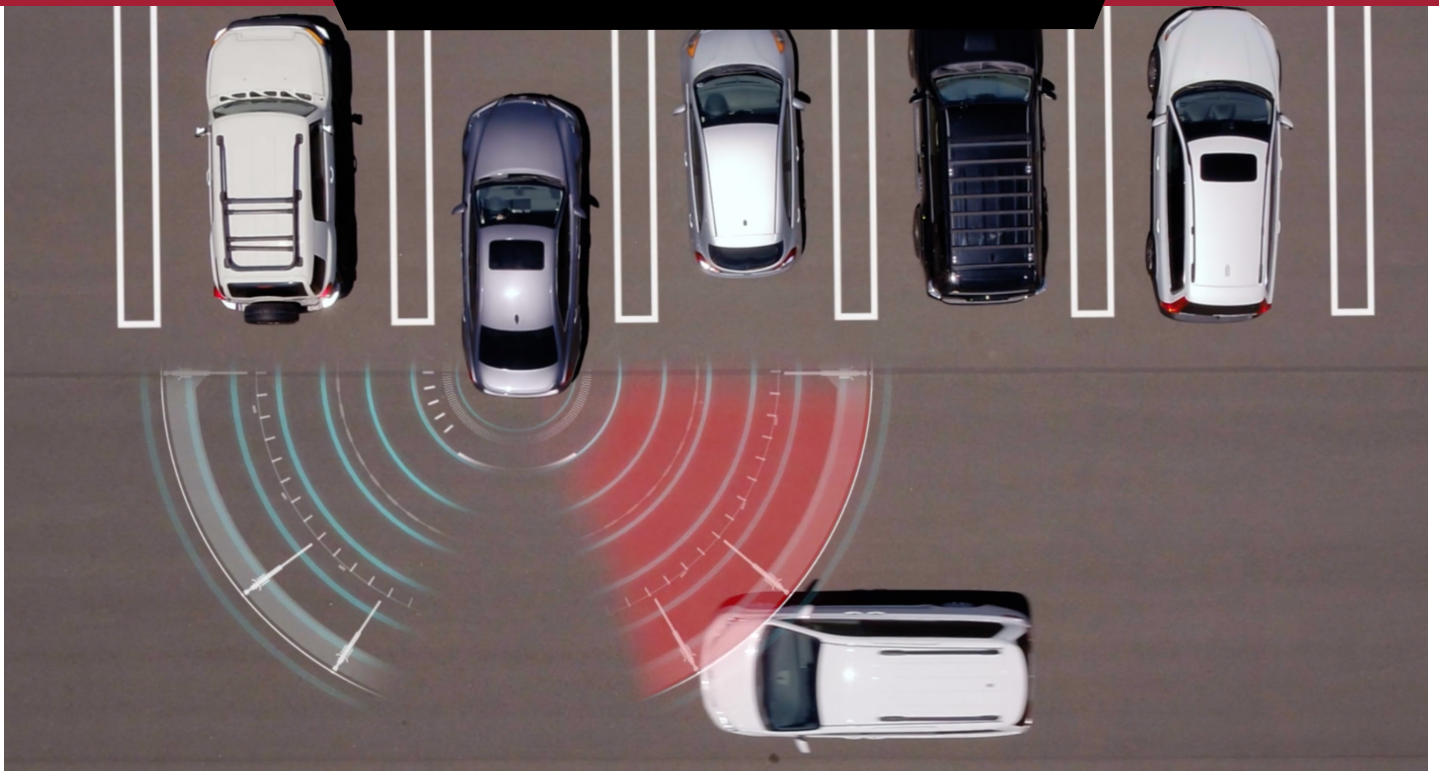

The Pioneer logo is written in a white, italicized, sans-serif font. It is positioned in the upper left quadrant of the image, set against a dark red background that is part of a larger geometric design. The design features sharp, angular shapes in shades of red and black, creating a sense of depth and movement. The overall aesthetic is modern and dynamic, with a focus on bold colors and sharp lines.

Pioneer

SDA-BS100
2020

SDA-BS100

- Sensores de punto ciego (funciona con todo tipo de vehículos)
- Diseño universal funciona con defensas (facias) metálicos y no metálicos.
- Dos indicadores LED para advertencia visual.
- Detector de tráfico cruzado al dar marcha en reversa.
- Incluye bocina para advertencia de audio.
- No es necesario contar ni perforar.